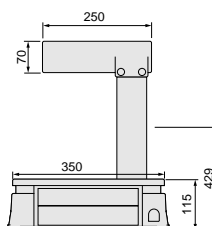

■ Specifications

Models	NV-60	NV-150	LIBRA-III
Capacity/ Minimum graduation	6kg/0.002kg	15kg/0.005kg	15kg/0.005kg
Accuracy	1/3000		1/3000
Display	fluorescent display character height: 11.5mm weight: 5 digits unit price: 5 digits total price: 6 digits		fluorescent display character height: 11.5mm weight: 5 digits unit price: 5 digits total price: 6 digits
Preset key	15		15
Power supply	240V ± 10% 50 Hz		240V ± 10% 50 Hz
Power consumption	240V, 6W		240V, 6W
Ambient temperature	-5 ~ 40		-5 ~ 40
	NSC approved		NSC approved

■ Dimensions unit : mm

NV series

LIBRA-III

Design and specifications are subject to change without notice.

 **ISHIDA**

 **ISHIDA CO., LTD.**

44 SANNO-CHO, SHOGOIN, SAKYO-KU
KYOTO, 606-8392 JAPAN
PHONE : 81-75-771-4141
FACSIMILE : 81-75-751-1634
URL: <http://www.ishida.co.jp>