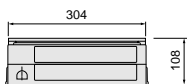

■ Dimensions unit : mm

NV series