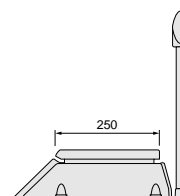

■ Specifications

Models	NV-60	NV-150	LIBRA-III
Capacity/ Minimum graduation	6kg/0.002kg	15kg/0.005kg	15kg/0.005kg
Accuracy	1/3000		1/3000
Display	fluorescent display character height: 11.5mm weight: 5 digits unit price: 5 digits total price: 6 digits		fluorescent display character height: 11.5mm weight: 5 digits unit price: 5 digits total price: 6 digits
Preset key	15		15
Power supply	240V ± 10% 50 Hz		240V ± 10% 50 Hz
Power consumption	240V, 6W		240V, 6W
Ambient temperature	-5 ~ 40		-5 ~ 40
	NSC approved		NSC approved

■ Dimensions unit : mm

NV series

LIBRA-III

Design and specifications are subject to change without notice.

 **ISHIDA**

 **ISHIDA CO., LTD.**

44 SANNO-CHO, SHOGOIN, SAKYO-KU
KYOTO, 606-8392 JAPAN
PHONE : 81-75-771-4141
FACSIMILE : 81-75-751-1634
URL: <http://www.ishida.co.jp>