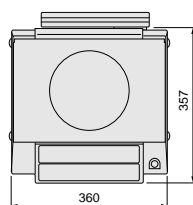

■ Specifications

Models	NV-60	NV-150	LIBRA-III
Capacity/ Minimum graduation	6kg/0.002kg	15kg/0.005kg	15kg/0.005kg
Accuracy	1/3000		1/3000
Display	fluorescent display character height: 11.5mm weight: 5 digits unit price: 5 digits total price: 6 digits		fluorescent display character height: 11.5mm weight: 5 digits unit price: 5 digits total price: 6 digits
Preset key	15		15
Power supply	240V ± 10% 50 Hz		240V ± 10% 50 Hz
Power consumption	240V, 6W		240V, 6W
Ambient temperature	-5 ~ 40		-5 ~ 40
	NSC approved		NSC approved

■ Dimensions unit : mm

NV series

LIBRA-III

Design and specifications are subject to change without notice.

 **ISHIDA**

 **ISHIDA CO., LTD.**

44 SANNO-CHO, SHOGOIN, SAKYO-KU
KYOTO, 606-8392 JAPAN
PHONE : 81-75-771-4141
FACSIMILE : 81-75-751-1634
URL: <http://www.ishida.co.jp>