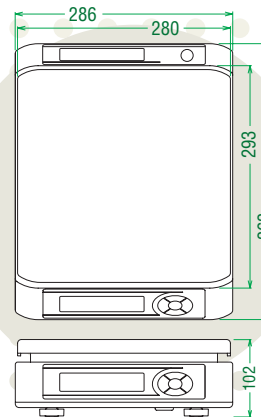

Electronic Digital Scale

A Versatile Scale with a Compact Body

Dual Display Model

A Simple Scale with Broad Application

Features

Compact & Versatile

The iPC is a portable scale with a compact design. It allows users to measure weights of items from 1 g to 30 kg.

Large Display Panel

The LCD panel is large and positioned at an angle for easy viewing to prevent misreading. A dual display (front and back) model is also available on order.

Specifications

	<Small>		<Large>	
Platter size	230 x 200 mm		280 x 293 mm	
Capacity and minimum graduation	Approval type	Non approval type	Approval type	Non approval type
	3 kg/1 g (0 ~ 1.5 kg), 2 g (1.5 ~ 3 kg)	3 kg/1 g	15 kg/5 g (0 ~ 7.5 kg), 10 g (7.5 ~ 15 kg)	15 kg/5 g
	6 kg/2 g (0 ~ 3 kg), 5 g (3 ~ 6 kg)	6 kg/2 g	30 kg/10 g (0 ~ 15 kg), 20 g (15 ~ 30 kg)	30 kg/10 g
Weighing method	Electric resistance method			
LCD panel	Six digits (7-segment), character height 25 mm			
Display information	6-digit weight, battery indicator, decimal point, net weight indicator, stability indicator, minus sign, and unit of measurement			
Net weight measurement	Subtraction of tare weight by key input			
Power	Dry Cell 2 pieces (can be operated for 500 hours with alkaline dry D-Type batteries) or AC Adaptor (No Dry Cell and/or AC adaptor are included in the shipment) Auto Power Off function (can be set to 60 min., 20 min., or off)			
Operational temperature	-5 °C ~ 40 °C			
Outer dimensions (W x D x H)	236 x 282 x 100 mm		286 x 363 x 102 mm	
Weight	2.0 kg (excluding batteries)		3.2 kg (excluding batteries)	
Approvals	OIML, CE conformity for approval type			

Dimensions

unit: mm

iPC (Small)

iPC (Large)

 **ISHIDA**

 **ISHIDA CO., LTD.**

44 SANNO-CHO, SHOGOIN, SAKYO-KU
KYOTO, 606-8392 JAPAN
PHONE : 81-75-771-4141
FACSIMILE : 81-75-751-1634
URL : <http://www.ishidajapan.com>