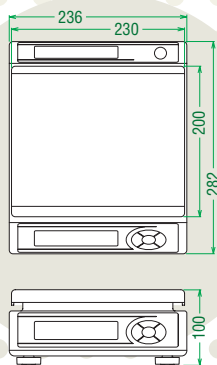

Electronic Digital Scale

A Versatile Scale with a Compact Body

Dual Display Model

A Simple Scale with Broad Application

Features

Compact & Versatile

The iPC is a portable scale with a compact design. It allows users to measure weights of items from 1 g to 30 kg.

Large Display Panel

The LCD panel is large and positioned at an angle for easy viewing to prevent misreading. A dual display (front and back) model is also available on order.

Specifications

	<Small>		<Large>	
Platter size	230 x 200 mm		280 x 293 mm	
Capacity and minimum graduation	Approval type	Non approval type	Approval type	Non approval type
	3 kg/1 g (0 ~ 1.5 kg), 2 g (1.5 ~ 3 kg)	3 kg/1 g	15 kg/5 g (0 ~ 7.5 kg), 10 g (7.5 ~ 15 kg)	15 kg/5 g
	6 kg/2 g (0 ~ 3 kg), 5 g (3 ~ 6 kg)	6 kg/2 g	30 kg/10 g (0 ~ 15 kg), 20 g (15 ~ 30 kg)	30 kg/10 g
Weighing method	Electric resistance method			
LCD panel	Six digits (7-segment), character height 25 mm			
Display information	6-digit weight, battery indicator, decimal point, net weight indicator, stability indicator, minus sign, and unit of measurement			
Net weight measurement	Subtraction of tare weight by key input			
Power	Dry Cell 2 pieces (can be operated for 500 hours with alkaline dry D-Type batteries) or AC Adaptor (No Dry Cell and/or AC adaptor are included in the shipment) Auto Power Off function (can be set to 60 min., 20 min., or off)			
Operational temperature	-5 °C ~ 40 °C			
Outer dimensions (W x D x H)	236 x 282 x 100 mm		286 x 363 x 102 mm	
Weight	2.0 kg (excluding batteries)		3.2 kg (excluding batteries)	
Approvals	OIML, CE conformity for approval type			

Dimensions

unit: mm

iPC (Small)

iPC (Large)

 **ISHIDA**

 **ISHIDA CO., LTD.**

44 SANNO-CHO, SHOGOIN, SAKYO-KU
KYOTO, 606-8392 JAPAN
PHONE : 81-75-771-4141
FACSIMILE : 81-75-751-1634
URL : <http://www.ishidajapan.com>